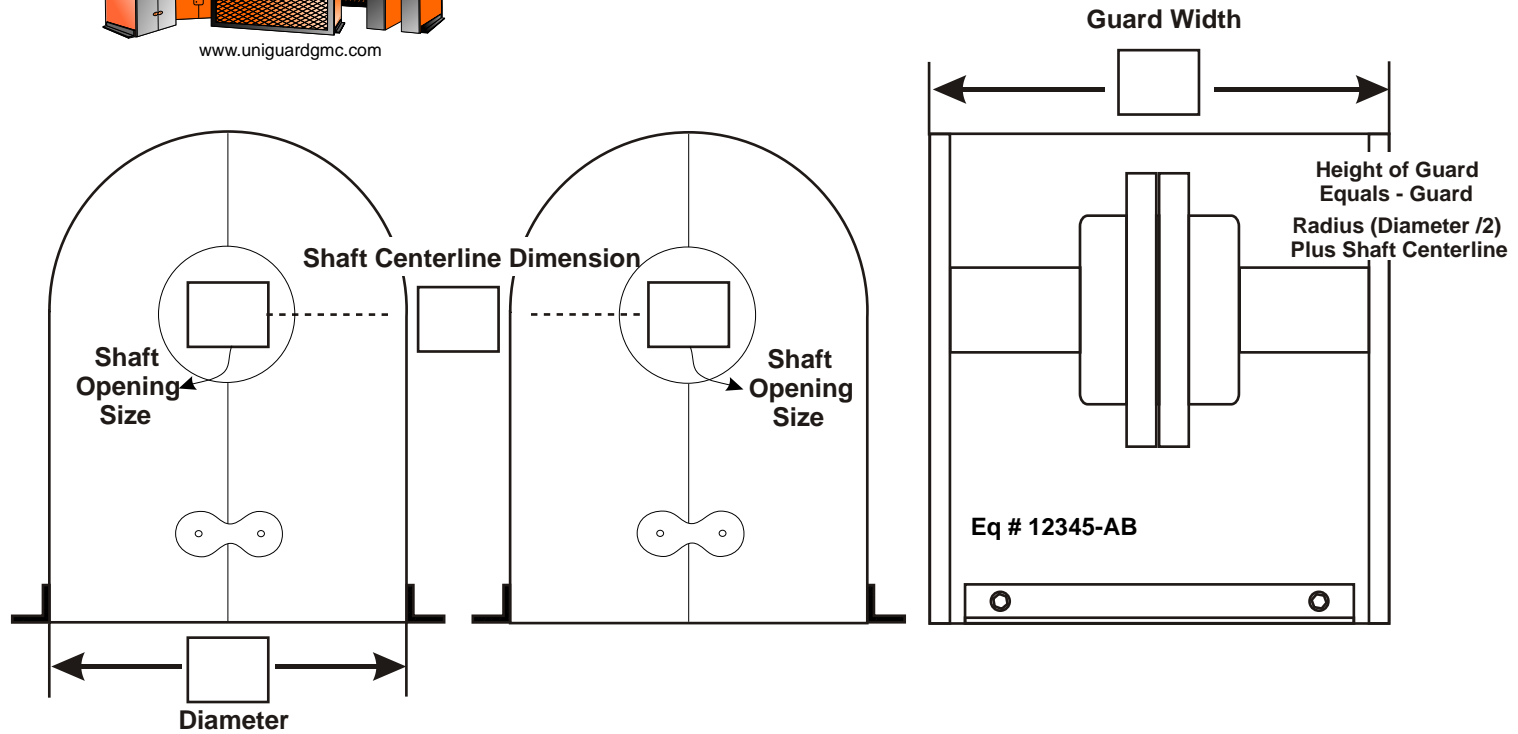

Engineered For Safety!

www.uniguardgmc.com

All Custom Orders Require A Drawing Or A Completed Sizing Chart By The Customer

Type-CGSplit

Please Select Options

- Standard Cover:
- Slotted Cover:
- Eq Number Decal: