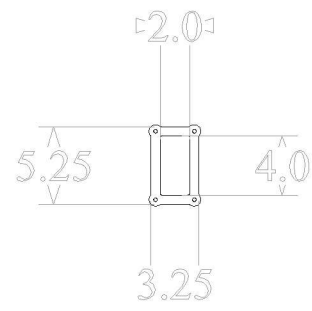

3 X 4

2 X 4

4 X 6

8 X 8

FLAT WINDOWS  
FINISHED DIMS  
AFTER CUTOUT