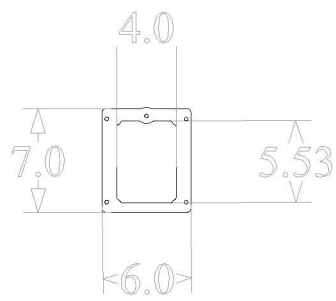

3 X 4

2 X 4

4 X 6

8 X 8

FLAT WINDOWS  
FINISHED DIMS  
AFTER CUTOUT